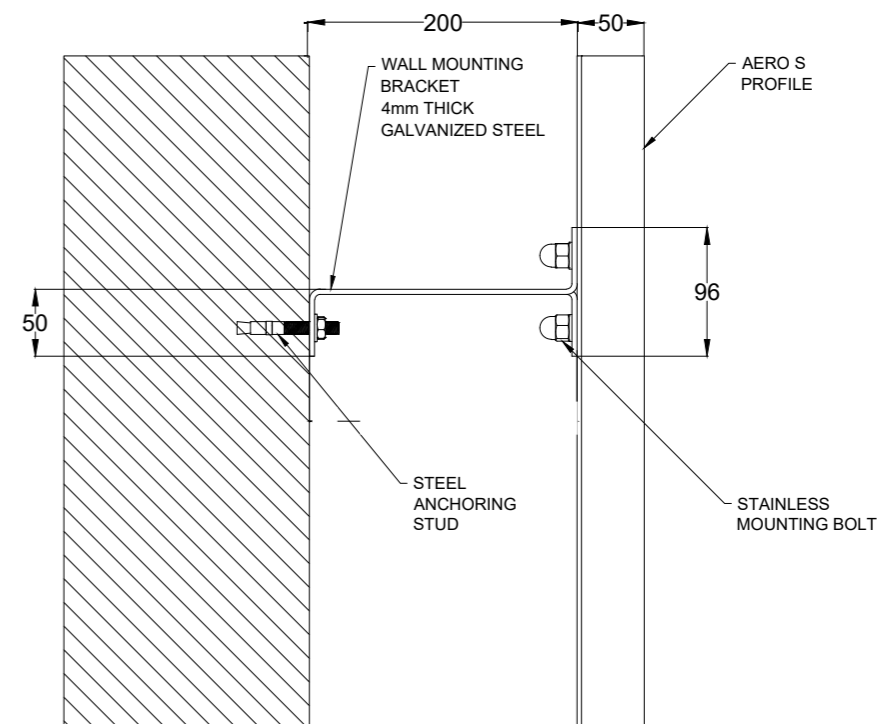

BOTTOM VIEW

SCALE 1:5

A
200

SECTION A-A

SCALE 1:5

A-A
200

3D PERSPECTIVE

Safran Car Park | Blagnac - Toulouse - France - 4000 m²

Aero S - Mounting Principle
www.facade-textile.com