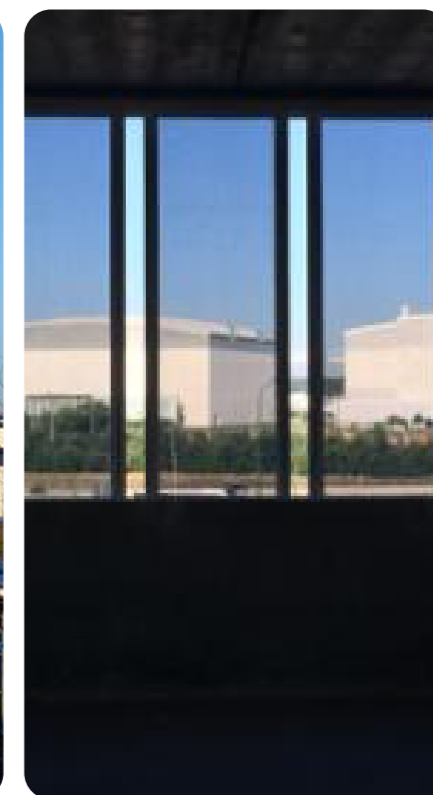

BOTTOM VIEW

SCALE 1:5

A
200

SECTION A-A

SCALE 1:5

A-A
200

3D PERSPECTIVE

Safran Car Park | Blagnac - Toulouse - France - 4000 m²

Aero S - Mounting Principle
www.facade-textile.com