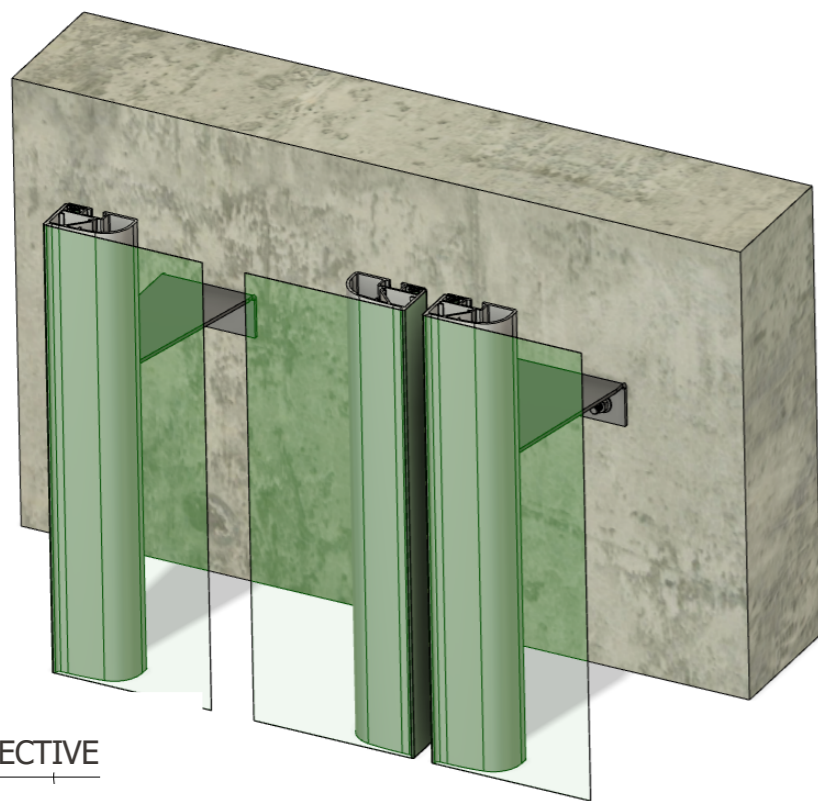

BOTTOM VIEW

SCALE 1:5

A
200

SECTION A-A

SCALE 1:5

A-A
200

3D PERSPECTIVE

Safran Car Park | Blagnac - Toulouse - France - 4000 m²

Aero S - Mounting Principle
www.facade-textile.com